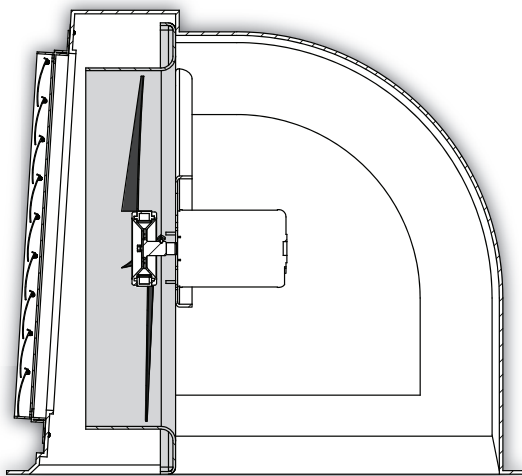

Ridge Fan

VRFR24P13S