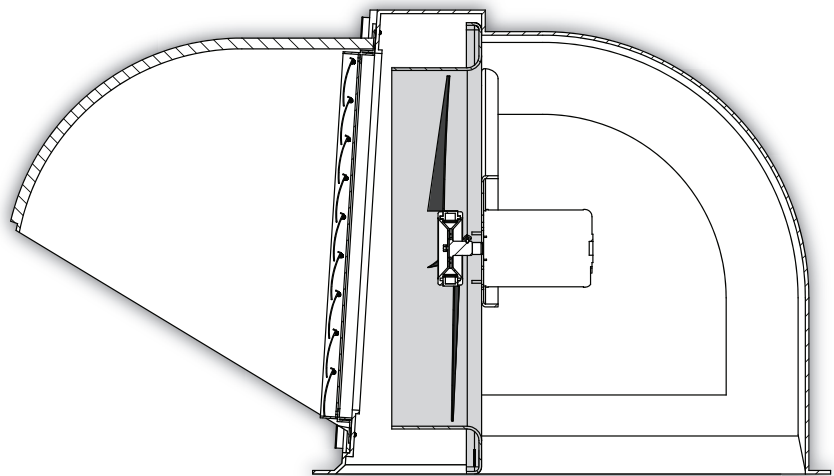

VRFR24P13HS

Part #	Sz	Ph	Spd	@0.10" SP		Drive	Prop
				CFM	CFM/ Watt		
Three Phase							
No Hood							
Poly Shutter							
VRFR24P13S	24"	3	1	6,540	6.3	Direct	4-Ply
With Hood							
Poly Shutter							
VRFR24P13HS	24"	3	1	6,124	5.9	Direct	4-Ply

Rough Opening: See installation instructions for rough opening and framing requirements

Bold red text is data based on testing performed by an accredited lab using ANSI/AMCA 210-07 standard.