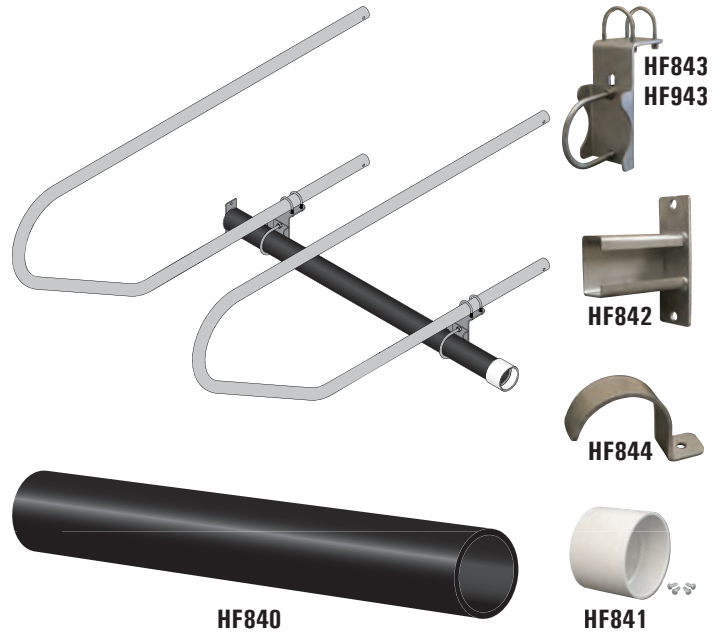

Adjustable Poly Brisket Tube System

J&D Manufacturing's Poly Brisket Tube System is gentle on your cows. Unlike wood or concrete brisket systems, our poly tube has a round profile to prevent injuries. The adjustable stall mount bracket system moves easily up or down, forward or backward to provide the proper lunge room for various size animals.

Features

- Durable high density 4.5" OD polyethylene tubing
- Hot dip galvanized brackets and mounts for long life
- Adjustable stall mount or stationary floor mount brackets
- Stall mount bracket adjusts easily forward or backward to shorten or lengthen the freestall bed, and up or down to raise or lower the brisket tube
- Stall mount bracket mounts directly on the freestall. No concrete required!
- Stationary floor mount bracket fastens brisket tube to wood or concrete floor
- Round profile to prevent injury
- PVC splice kit with hardware to securely connect brisket tube lengths

Part#	Description
HF840	Brisket Tube, 4.5" OD, Black Poly, 20'
HF841	Splice Kit, End to End, for Poly Brisket Tube, White
HF842	Mount, Poly Brisket Tube to Wall, HDG
HF843	Bracket, for Poly Brisket Tube, Adjustable, 2 $\frac{3}{8}$ " Loops, HDG
HF943	Brkt, for Poly Brisket Tube, Adjustable, 1.9" Loops, Painted
HF844	Mount, Poly Brisket Tube Concrete Anchor, HDG

Standard Loop Mount Brisket Bracket

J&D's Standard Brisket Mount Bracket is easy to install and allows you to easily adjust stall depth. Secure your lumber or lumber composite to the bracket to complete your brisket assembly.