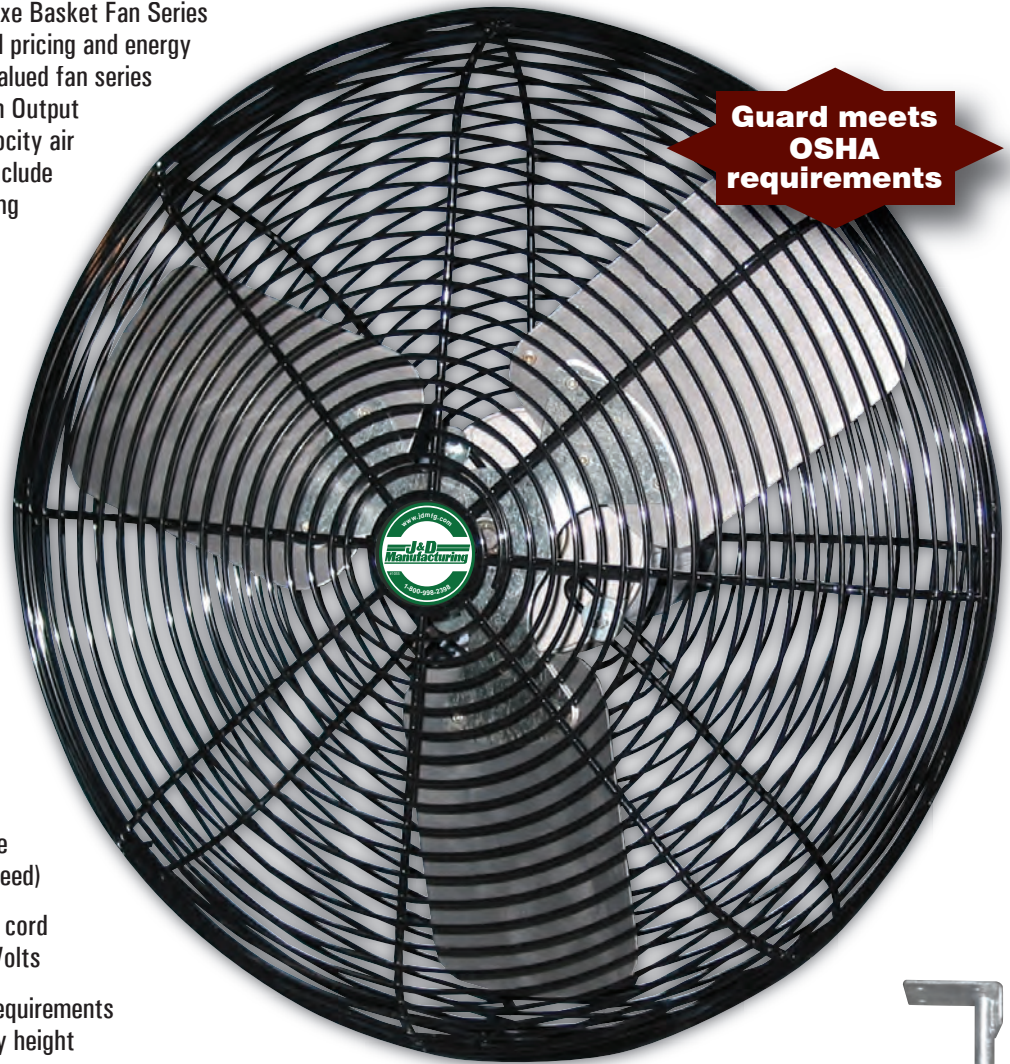

High Output Deluxe Basket Fan

J&D Manufacturing's High Output Deluxe Basket Fan Series combines high performance, economical pricing and energy efficiency to give you one of the best valued fan series available on the market today. The High Output Deluxe Basket Fan combines a high velocity air pattern with quiet operation. All fans include a heavy duty hot dip galvanized mounting bracket.

Guard meets OSHA requirements

Features

- Available in 20", 24", 30" and 36"
- Fan ships completely assembled and ready for installation
- Direct drive - no belts or pulleys to maintain
- Includes hot dip galvanized ceiling mount bracket
- Heavy gauge, corrosion resistant black powder coated guards
- Variable speed motors available on 20" and 24" models (requires separate variable speed control to adjust fan speed)
- Single phase models include attached cord with 3-prong plug pre-wired for 115 Volts
- Guards meet OSHA 1910.212(a)(5) requirements allowing this fan to be installed at any height
- Totally enclosed, maintenance-free, high-efficiency motors feature sealed ball bearings and are covered by a **2 Year Warranty**
- Compatible with our misting/fogging product line