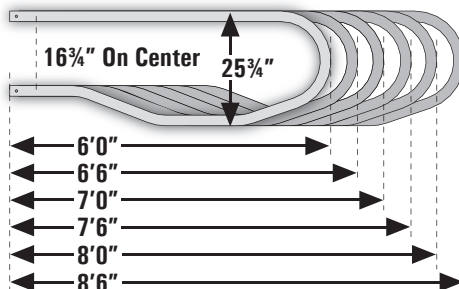

Cow Dog Bone Loops - 2³/₈" OD 10 GA.

Part#	Length
TFD860	6'0"
TFD866	6'6"
TFD800	7'0"
TFD876	7'6"
TFD880	8'0"
TFD886	8'6"

⚠ WARNING: This product can expose you to chemicals including lead, which is known to the State of California to cause cancer and birth defects or other reproductive harm. For more information go to www.P65Warnings.ca.gov/product.