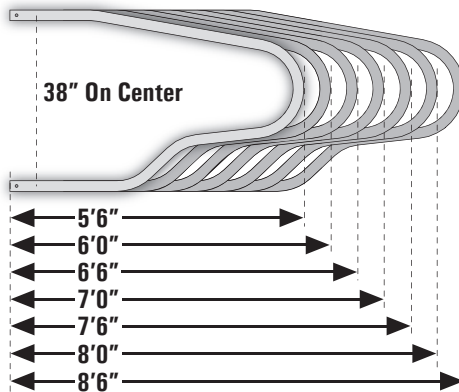

# Cow/Heifer/Calf Freestall Loops

A few factors go into choosing the best shape and size loop for your herd. Take into consideration your bedding and how you'll maintain the under stall area. Some shapes are more convenient when dealing with sand and straw. Also know what the average size cow is that will be using the loops. Calves, heifers and cows have different needs. Breeds vary in size. If you need assistance choosing the perfect loop for your operation, reach out to your local J&D dealer or contact J&D directly.

## Cow Ironside Loops - 2<sup>3</sup>/<sub>8</sub>" OD 10 GA.

Part#	Length
TF856-H	5'6"
TF860-H	6'0"
TF866-H	6'6"
TF800-H	7'0"
TF876-H	7'6"
TF880-H	8'0"
TF886-H	8'6"

## Heifer Ironside Loops - 1.9" OD 11 GA.

Part#	Length
TF956	5'6"
TF960	6'0"
TF966	6'6"
TF970	7'0"
TF976	7'6"
TF980	8'0"

## Cow Relax Fit Loops - 2<sup>3</sup>/<sub>8</sub>" OD 10 GA.

Part#	Length
TFY856-H	5'6"
TFY860-H	6'0"
TFY866-H	6'6"
TFY870-H	7'0"
TFY876-H	7'6"
TFY880-H	8'0"
TFY886-H	8'6"