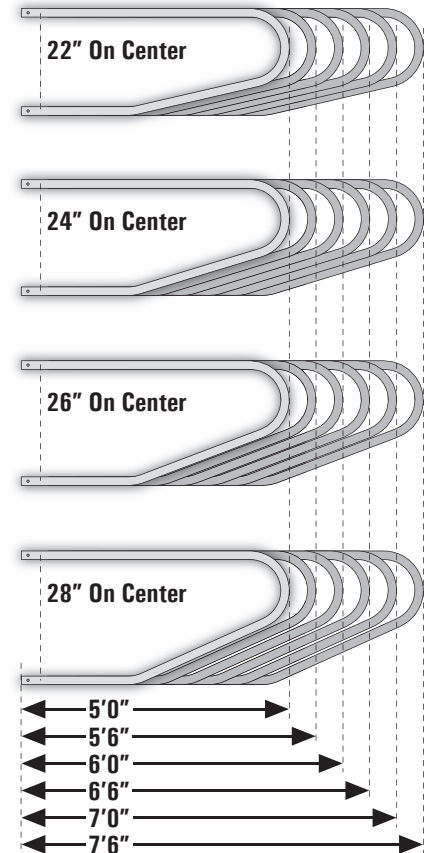

## Cow Ironside Loops - 2<sup>3</sup>/<sub>8</sub>" OD 10 GA.

Part#	Length
TF856-H	5'6"
TF860-H	6'0"
TF866-H	6'6"
TF800-H	7'0"
TF876-H	7'6"
TF880-H	8'0"
TF886-H	8'6"

## Heifer Ironside Loops - 1.9" OD 11 GA.

Part#	Length
TF956	5'6"
TF960	6'0"
TF966	6'6"
TF970	7'0"
TF976	7'6"
TF980	8'0"

## Cow Relax Fit Loops - 2<sup>3</sup>/<sub>8</sub>" OD 10 GA.

Part#	Length
TFY856-H	5'6"
TFY860-H	6'0"
TFY866-H	6'6"
TFY870-H	7'0"
TFY876-H	7'6"
TFY880-H	8'0"
TFY886-H	8'6"

## Calf/Heifer Ironside Loops - 1.9" OD 11 GA. Individually Adjustable Loop System Compatible

Part#	Length
<b>22" On Center</b>	
TFC950-22	5'0"
TFC956-22	5'6"
TFC960-22	6'0"
TFC966-22	6'6"
TFC970-22	7'0"
TFC976-22	7'6"
<b>24" On Center</b>	
TFC950-24	5'0"
TFC956-24	5'6"
TFC960-24	6'0"
TFC966-24	6'6"
TFC970-24	7'0"
TFC976-24	7'6"
<b>26" On Center</b>	
TFC950-26	5'0"
TFC956-26	5'6"
TFC960-26	6'0"
TFC966-26	6'6"
TFC970-26	7'0"
TFC976-26	7'6"
<b>28" On Center</b>	
TFC950-28	5'0"
TFC956-28	5'6"
TFC960-28	6'0"
TFC966-28	6'6"
TFC970-28	7'0"
TFC976-28	7'6"