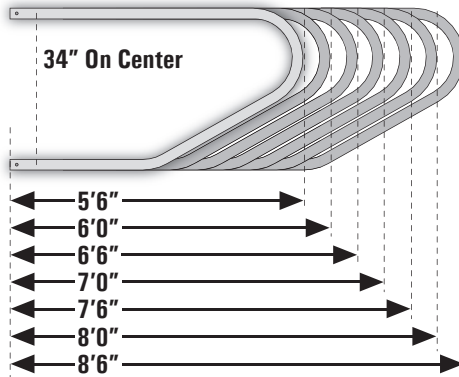

# Cow/Heifer/Calf Freestall Loops

A few factors go into choosing the best shape and size loop for your herd. Take into consideration your bedding and how you'll maintain the under stall area. Some shapes are more convenient when dealing with sand and straw. Also know what the average size cow is that will be using the loops. Calves, heifers and cows have different needs. Breeds vary in size. If you need assistance choosing the perfect loop for your operation, reach out to your local J&D dealer or contact J&D directly.

## Cow Ironside Loops - 2<sup>3</sup>/<sub>8</sub>" OD 10 GA.

Part#	Length
TF856-H	5'6"
TF860-H	6'0"
TF866-H	6'6"
TF800-H	7'0"
TF876-H	7'6"
TF880-H	8'0"
TF886-H	8'6"

## Heifer Ironside Loops - 1.9" OD 11 GA.

Part#	Length
TF956	5'6"
TF960	6'0"
TF966	6'6"
TF970	7'0"
TF976	7'6"
TF980	8'0"

## Cow Relax Fit Loops - 2<sup>3</sup>/<sub>8</sub>" OD 10 GA.

Part#	Length
TFY856-H	5'6"
TFY860-H	6'0"
TFY866-H	6'6"
TFY870-H	7'0"
TFY876-H	7'6"
TFY880-H	8'0"
TFY886-H	8'6"