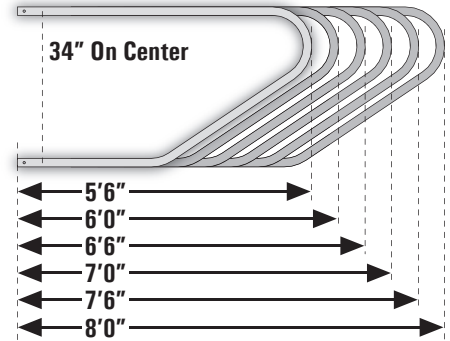

# Cow/Heifer/Calf Freestall Loops

A few factors go into choosing the best shape and size loop for your herd. Take into consideration your bedding and how you'll maintain the under stall area. Some shapes are more convenient when dealing with sand and straw. Also know what the average size cow is that will be using the loops. Calves, heifers and cows have different needs. Breeds vary in size. If you need assistance choosing the perfect loop for your operation, reach out to your local J&D dealer or contact J&D directly.

## Cow Ironside Loops - 2<sup>3</sup>/<sub>8</sub>" OD 10 GA.

Part#	Length
TF856-H	5'6"
TF860-H	6'0"
TF866-H	6'6"
TF800-H	7'0"
TF876-H	7'6"
TF880-H	8'0"
TF886-H	8'6"

## Heifer Ironside Loops - 1.9" OD 11 GA.

Part#	Length
TF956	5'6"
TF960	6'0"
TF966	6'6"
TF970	7'0"
TF976	7'6"
TF980	8'0"

## Cow Relax Fit Loops - 2<sup>3</sup>/<sub>8</sub>" OD 10 GA.

Part#	Length
TFY856-H	5'6"
TFY860-H	6'0"
TFY866-H	6'6"
TFY870-H	7'0"
TFY876-H	7'6"
TFY880-H	8'0"
TFY886-H	8'6"