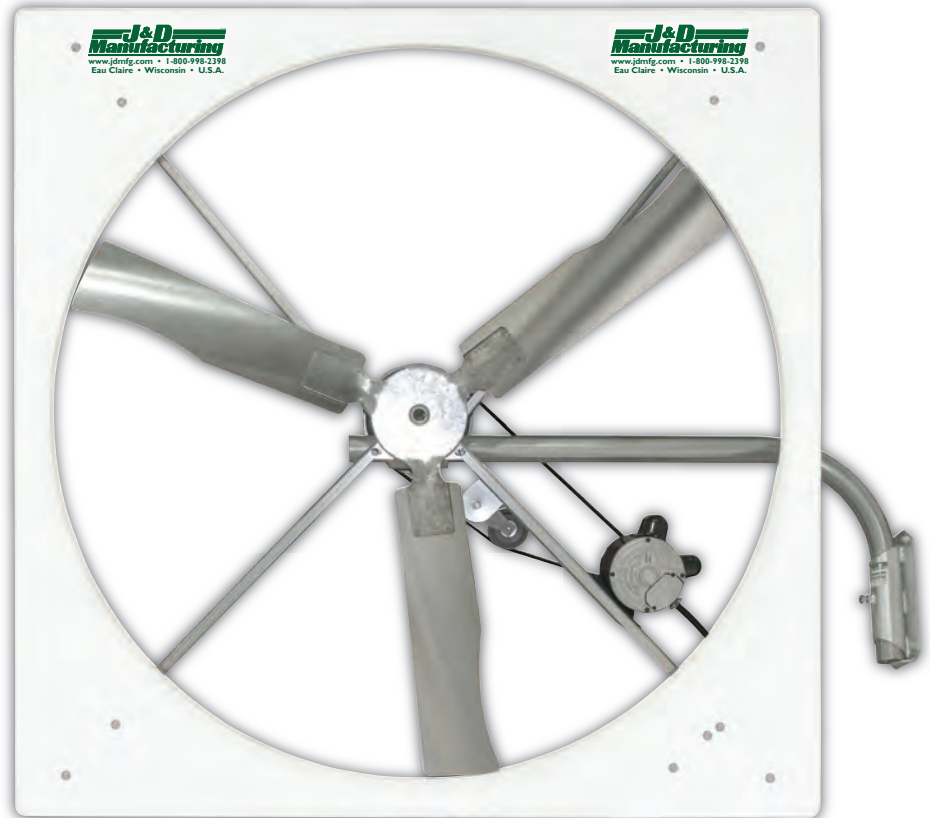

60" Fiberglass Panel Fan

Features

- Heavy-duty, fiberglass corrosive-resistant venturi with G90 galvanized 10-gauge gusset support X-frame, provides superior strength and rigidity to minimize vibration compared to angle iron, square, or round tube designs
- Ships fully assembled and secured to metal and wood skids
- Cast steel pulleys
- Balanced, high-output, galvanized propeller
- Includes an auto belt tensioner to minimize bounce at startup and provide self-adjusting uniform loading throughout the life of the belt for high efficiency
- Shaft bearings are eccentric locking, pre-lubricated, permanently sealed, rubber mounted for smooth operation and reduced blade fatigue, and are covered by a **Three Year Warranty**
- Wide assortment of optional mounting brackets for wood and steel posts for precise airflow
- Totally enclosed, maintenance-free, high-efficiency motors have completely sealed ball bearings, UL and CUL recognized, and are covered by a **Two Year Warranty**

Shown: VPX60FG32011 with VRSBRPR6PX Swivel Offset Post Mounting Bracket

Part#	Size	Ph	Spd	Thrust CFM	Thrust CFM/Watt	Drive	Prop
Single Phase							
VPX60FG32011	60"	1	1	35,400	19.0	Belt	3-Glv
VPX60FG32011PY	60"	1	1	33,100	21.0	Belt	3-Ply
Three Phase							
VPX60FG32031	60"	3	1	38,700	18.4	Belt	3-Glv
VPX60FG32031PY	60"	3	1	33,000	24.6	Belt	3-Ply